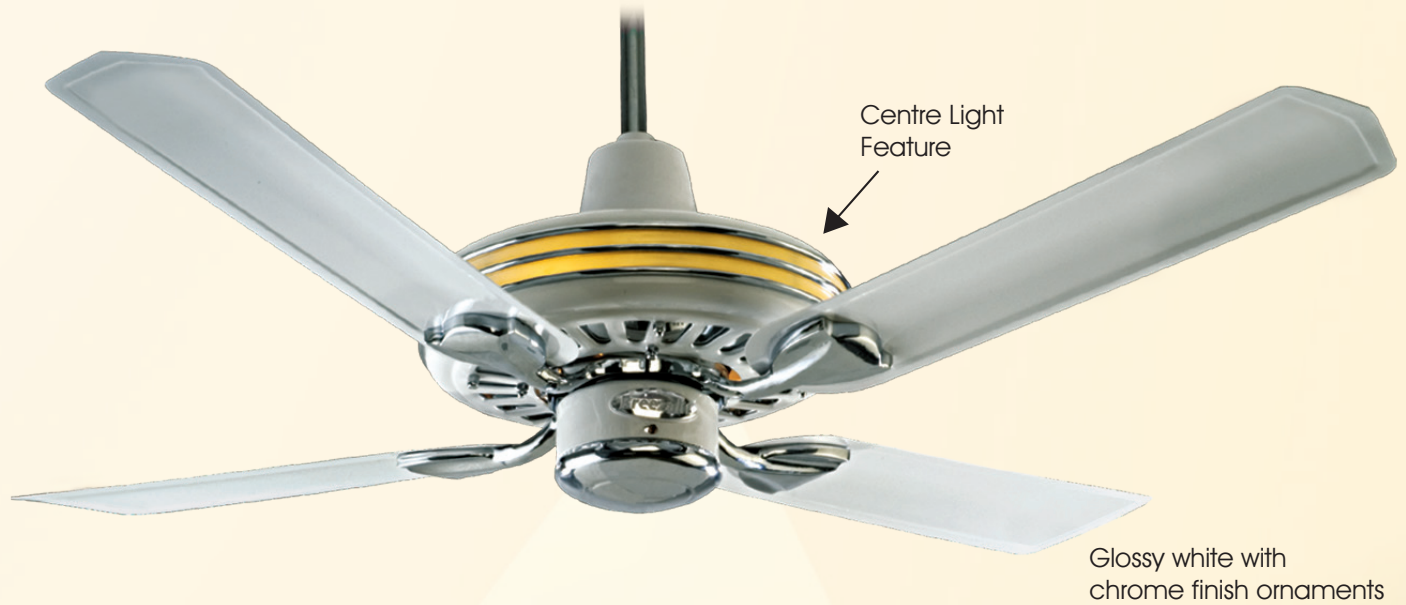

DECORA

Centre Light
Feature

Glossy white with
chrome finish ornaments