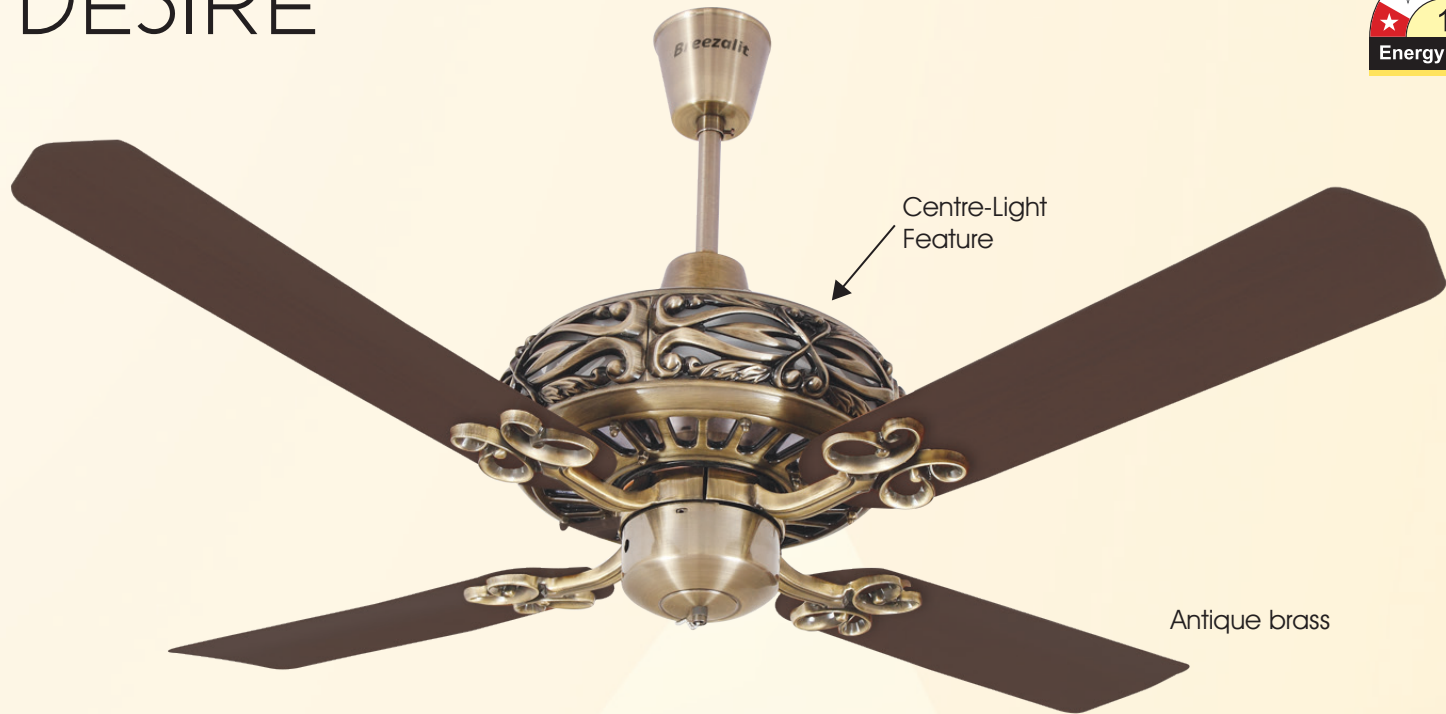

DESIRE

Antique brass
(fan with light fixtures)